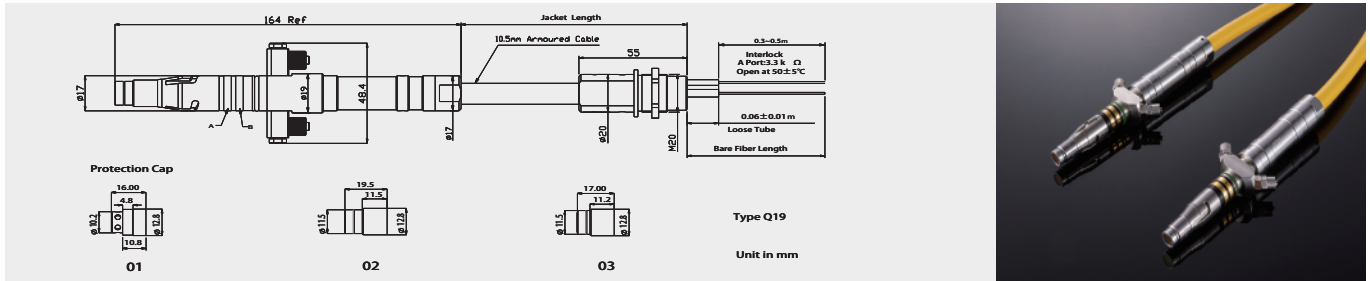

QBH 800001

● Specifications

Parameters	Unit	Values
Operating Wavelength	nm	900~1000 (Nominal Center Wavelength 950nm) 1030~1090 (Nominal Center Wavelength 1064 nm)
Typ. Transmission Ratio	—	99%
Min. Transmission Ratio	—	98%
Max. Handling Power (CW)	W	1000, 2000, 4000, 6000 , 8000 or Specify
Pulse Power	—	Max. 10KW @10ms Max. 50KW @1ms Max. 1MW @50ns
Loss Power Handling Capability	—	1KW for 10 min 500W Continuously
Nominal Beam Pointing Accuracy	deg	1
Min. Beam Ellipticity	—	0.92
Max. Fiber Tensile Load	N	5
Package Material	—	Stainless Steel / Aluminum / Copper
Operating Temperature	°C	+10 to +50
Storage Temperature	°C	-10 to +75
Max. Water Pressure	Bar	4
Flow of Water	L/min	1.5-2.5
Fiber Length ≤15 m	—	The Fiber Length Tolerance is -10cm
15m<Fiber Length ≤30m	—	The Fiber Length Tolerance is -20cm
Jacket Length≤15m	—	The Jacket Length Tolerance is +0.2/-0.1m
15m<Jacket Length ≤30m	—	The Jacket Length Tolerance is +0.4/-0.2m

*The actual dimensions may be different from above drawing due to different requirements, please see shipment data sheet.

*For FOC without window, the transmission @635nm is around 80%.

*The material must be RoHS compliant.

● Package Dimensions

● Ordering Information

800001-①①-②②-③③-④④-⑤⑤-⑥⑥-⑦⑦-⑧⑧-⑨⑨

①①: Wavelength
95 - 950nm
06 - 1064nm
08 - 1080nm
SS - Specify

②②: Connecto Type
QB - QBH Compatible

③③: Handling Power
1000 - 1000W
2000 - 2000W
4000 - 4000W
6000 - 6000W
8000 - 8000W
S - Specify

⑤⑤: Jacket Length
10 - 10m 10.5mm Armoured Cable
15 - 15m 10.5mm Armoured Cable
SS - Specify

⑥⑥: Bare Fiber Length With Loose Tube
1.5 - 1.5m
02 - 2m
SS - Specify

⑦⑦: Package Type
Q19 - Type Q19

⑧⑧: Protection Cap Type
01 - Aluminum Without Window
02 - Aluminum With Window For SM Fiber
03 - Aluminum With Window For MM Fiber
SS - Specify